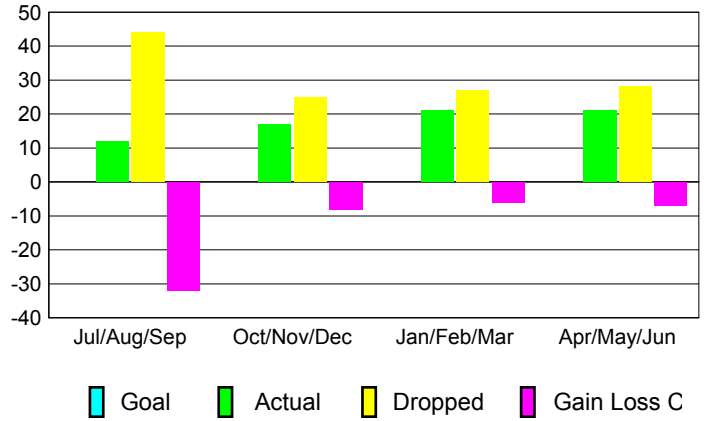

Membership Results 2012-2013
Goal, New, Dropped, Gain/Loss