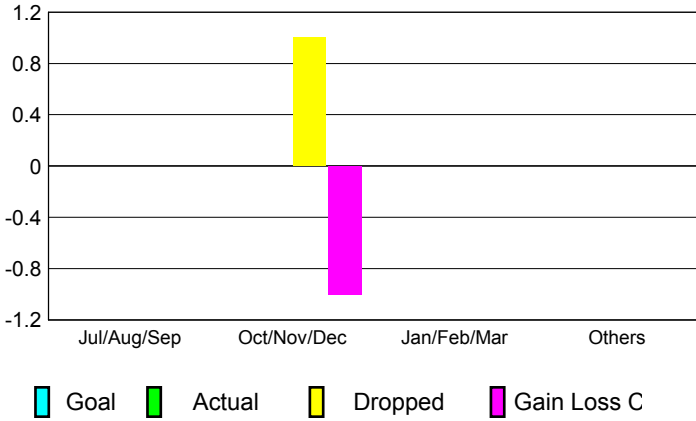

GMT: **Kenneth Schwols**

Location: **COLORADO**

GMT CA: **1**

**CLUBS**

Month	New Club Goal	Actual New Clubs	Actual Dropped Clubs	Gain/Loss of Clubs
<b>2012-2013</b>				
Jul/Aug/Sep		0	0	0
Oct/Nov/Dec		0	1	-1
Jan/Feb/Mar		0	0	0
Apr/May/Jun		0	0	0
<b>Totals</b>		<b>0</b>	<b>1</b>	<b>-1</b>

**Club Results 2012-2013**  
Goal, New, Dropped, Gain/Loss

**MEMBERSHIP**

Month	Net Memb Goal	Actual New Memb	Actual Dropped Memb	Gain/Loss of Memb
<b>2012-2013</b>				
Jul/Aug/Sep		12	44	-32
Oct/Nov/Dec		17	25	-8
Jan/Feb/Mar		21	27	-6
Apr/May/Jun		21	28	-7
<b>Totals</b>		<b>71</b>	<b>124</b>	<b>-53</b>